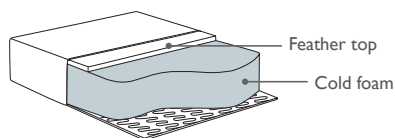

Width•Depth•Height:
103x102x82

3 Seater

Width•Depth•Height:
198x102x82

Footstool

Width•Depth•Height:
96x80x44

2 Seater

Width•Depth•Height:
168x102x82

*Measurements may vary +/-3%, depending on the choice of upholstery and combination.

Comfort C2 Seat cushion

The inner core is cold foam with feather top.
The cushion is reversible.

Back cushion

The inner core is filled with a feather and ball fibre mix.
The cushion is reversible.

Legs

Black chrome legs.