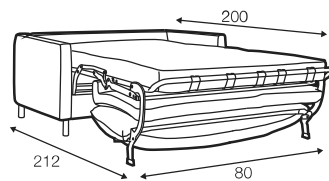

FC fixed

All drawings shown height with leg no. 111E H-15.
Two mattresses available: bonell and foam.

armchair sofa bed

3 seater sofa bed

4 seater sofa bed

set 1 right / or left

3 seater sofa bed left / or right + chaiselongue box right / or left

set 2 right / or left

4 seater sofa bed left / or right + chaiselongue box right / or left

box dimensions
set 1

box dimensions
set 2

extra dimensions

depth of seat

legs

no. 111E
metal chrome,
painted black or grey
and brushed steel*