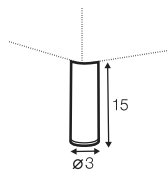

FC fixed

All drawings shown height with leg no. 111E H-15.
Two mattresses available: bonell and foam.

armchair sofa bed

3 seater sofa bed

4 seater sofa bed

set 1 right / or left

3 seater sofa bed left / or right + chaiselongue box right / or left

set 2 right / or left

4 seater sofa bed left / or right + chaiselongue box right / or left

box dimensions
set 1

box dimensions
set 2

extra dimensions

depth of seat

legs

no. 111E
metal chrome,
painted black or grey
and brushed steel*