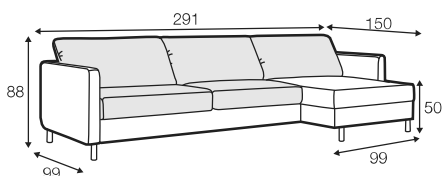

FC fixed

All drawings shown height with leg no. 111E H-15.
Two mattresses available: bonell and foam.

armchair sofa bed

3 seater sofa bed

4 seater sofa bed

set 1 right / or left

3 seater sofa bed left / or right + chaiselongue box right / or left

set 2 right / or left

4 seater sofa bed left / or right + chaiselongue box right / or left

box dimensions
set 1

box dimensions
set 2

extra dimensions

depth of seat

legs

no. 111E
metal chrome,
painted black or grey
and brushed steel*