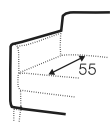

FC fixed

All drawings shown height with leg no. 111E H-15.
Two mattresses available: bonell and foam.

armchair sofa bed

3 seater sofa bed

4 seater sofa bed

set 1 right / or left

3 seater sofa bed left / or right + chaiselongue box right / or left

set 2 right / or left

4 seater sofa bed left / or right + chaiselongue box right / or left

box dimensions
set 1

box dimensions
set 2

extra dimensions

depth of seat

legs

no. 111E
metal chrome,
painted black or grey
and brushed steel*