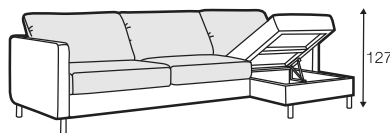

FC fixed

All drawings shown height with leg no. 111E H-15.
Two mattresses available: bonell and foam.

armchair sofa bed

3 seater sofa bed

4 seater sofa bed

set 1 right / or left

3 seater sofa bed left / or right + chaiselongue box right / or left

set 2 right / or left

4 seater sofa bed left / or right + chaiselongue box right / or left

box dimensions
set 1

box dimensions
set 2

extra dimensions

depth of seat

legs

no. 111E
metal chrome,
painted black or grey
and brushed steel*