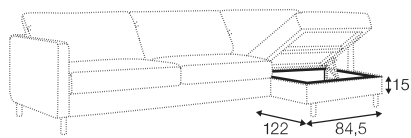

FC fixed

All drawings shown height with leg no. 111E H-15.
Two mattresses available: bonell and foam.

armchair sofa bed

3 seater sofa bed

4 seater sofa bed

set 1 right / or left

3 seater sofa bed left / or right + chaiselongue box right / or left

set 2 right / or left

4 seater sofa bed left / or right + chaiselongue box right / or left

box dimensions
set 1

box dimensions
set 2

extra dimensions

depth of seat

legs

no. 111E
metal chrome,
painted black or grey
and brushed steel*