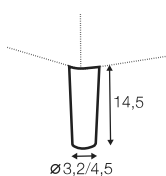

FC fixed

All drawings shown height with leg no. 111E H-15.
Two mattresses available: bonell and foam.

armchair sofa bed

3 seater sofa bed

4 seater sofa bed

set 1 right / or left

3 seater sofa bed left / or right + chaiselongue box right / or left

set 2 right / or left

4 seater sofa bed left / or right + chaiselongue box right / or left

box dimensions
set 1

box dimensions
set 2

extra dimensions

depth of seat

legs

no. 111E
metal chrome,
painted black or grey
and brushed steel*