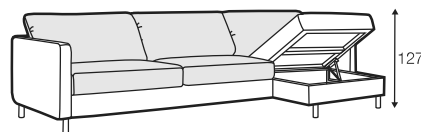

FC fixed

All drawings shown height with leg no. 111E H-15.
Two mattresses available: bonell and foam.

armchair sofa bed

3 seater sofa bed

4 seater sofa bed

set 1 right / or left

3 seater sofa bed left / or right + chaiselongue box right / or left

set 2 right / or left

4 seater sofa bed left / or right + chaiselongue box right / or left

box dimensions
set 1

box dimensions
set 2

extra dimensions

depth of seat

legs

no. 111E
metal chrome,
painted black or grey
and brushed steel*