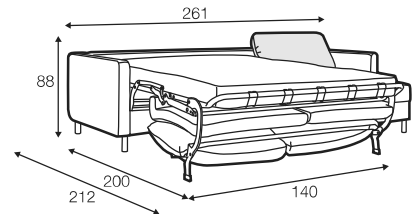

FC fixed

All drawings shown height with leg no. 111E H-15.
Two mattresses available: bonell and foam.

armchair sofa bed

3 seater sofa bed

4 seater sofa bed

set 1 right / or left

3 seater sofa bed left / or right + chaiselongue box right / or left

set 2 right / or left

4 seater sofa bed left / or right + chaiselongue box right / or left

box dimensions
set 1

box dimensions
set 2

extra dimensions

depth of seat

legs

no. 111E
metal chrome,
painted black or grey
and brushed steel*