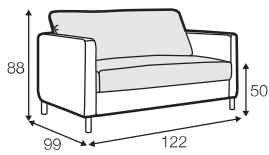

FC fixed

All drawings shown height with leg no. 111E H-15.
Two mattresses available: bonell and foam.

armchair sofa bed

3 seater sofa bed

4 seater sofa bed

set 1 right / or left

3 seater sofa bed left / or right + chaiselongue box right / or left

set 2 right / or left

4 seater sofa bed left / or right + chaiselongue box right / or left

box dimensions
set 1

box dimensions
set 2

extra dimensions

depth of seat

legs

no. 111E
metal chrome,
painted black or grey
and brushed steel*