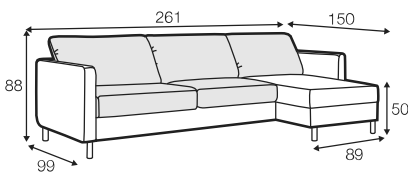

FC fixed

All drawings shown height with leg no. 111E H-15.
Two mattresses available: bonell and foam.

armchair sofa bed

3 seater sofa bed

4 seater sofa bed

set 1 right / or left

3 seater sofa bed left / or right + chaiselongue box right / or left

set 2 right / or left

4 seater sofa bed left / or right + chaiselongue box right / or left

box dimensions
set 1

box dimensions
set 2

extra dimensions

depth of seat

legs

no. 111E
metal chrome,
painted black or grey
and brushed steel*