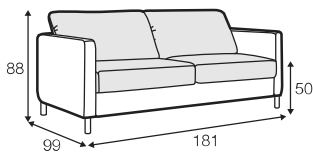

FC fixed

All drawings shown height with leg no. 111E H-15.
Two mattresses available: bonell and foam.

armchair sofa bed

3 seater sofa bed

4 seater sofa bed

set 1 right / or left

3 seater sofa bed left / or right + chaiselongue box right / or left

set 2 right / or left

4 seater sofa bed left / or right + chaiselongue box right / or left

box dimensions
set 1

box dimensions
set 2

extra dimensions

depth of seat

legs

no. 111E
metal chrome,
painted black or grey
and brushed steel*