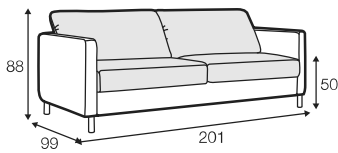

FC fixed

All drawings shown height with leg no. 111E H-15.
Two mattresses available: bonell and foam.

armchair sofa bed

3 seater sofa bed

4 seater sofa bed

set 1 right / or left

3 seater sofa bed left / or right + chaiselongue box right / or left

set 2 right / or left

4 seater sofa bed left / or right + chaiselongue box right / or left

box dimensions
set 1

box dimensions
set 2

extra dimensions

depth of seat

legs

no. 111E
metal chrome,
painted black or grey
and brushed steel*