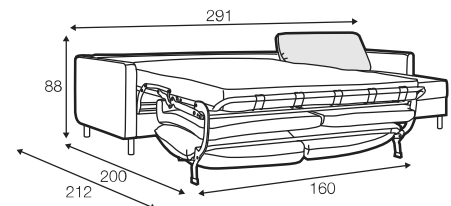

FC fixed

All drawings shown height with leg no. 111E H-15.
Two mattresses available: bonell and foam.

armchair sofa bed

3 seater sofa bed

4 seater sofa bed

set 1 right / or left

3 seater sofa bed left / or right + chaiselongue box right / or left

set 2 right / or left

4 seater sofa bed left / or right + chaiselongue box right / or left

box dimensions
set 1

box dimensions
set 2

extra dimensions

depth of seat

legs

no. 111E
metal chrome,
painted black or grey
and brushed steel*