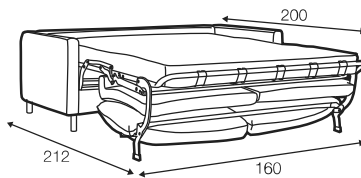

FC fixed

All drawings shown height with leg no. 111E H-15.
Two mattresses available: bonell and foam.

armchair sofa bed

3 seater sofa bed

4 seater sofa bed

set 1 right / or left

3 seater sofa bed left / or right + chaiselongue box right / or left

set 2 right / or left

4 seater sofa bed left / or right + chaiselongue box right / or left

box dimensions
set 1

box dimensions
set 2

extra dimensions

depth of seat

legs

no. 111E
metal chrome,
painted black or grey
and brushed steel*