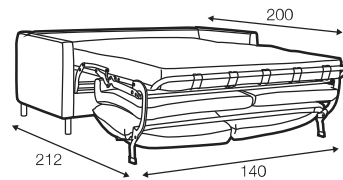

FC fixed

All drawings shown height with leg no. 111E H-15.
Two mattresses available: bonell and foam.

armchair sofa bed

3 seater sofa bed

4 seater sofa bed

set 1 right / or left

3 seater sofa bed left / or right + chaiselongue box right / or left

set 2 right / or left

4 seater sofa bed left / or right + chaiselongue box right / or left

box dimensions
set 1

box dimensions
set 2

extra dimensions

depth of seat

legs

no. 111E
metal chrome,
painted black or grey
and brushed steel*