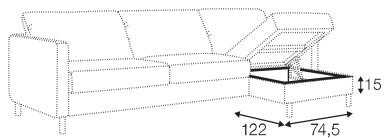

FC fixed

All drawings shown height with leg no. 111E H-15.
Two mattresses available: bonell and foam.

armchair sofa bed

3 seater sofa bed

4 seater sofa bed

set 1 right / or left

3 seater sofa bed left / or right + chaiselongue box right / or left

set 2 right / or left

4 seater sofa bed left / or right + chaiselongue box right / or left

box dimensions
set 1

box dimensions
set 2

extra dimensions

depth of seat

legs

no. 111E
metal chrome,
painted black or grey
and brushed steel*