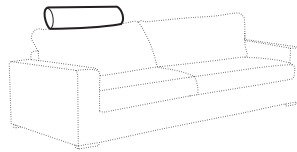

4 seater divided

set 1 right / or left
2 seater left / or right
+ chaiselongue right / or left

set 2 right / or left
3 seater left / or right
+ chaiselongue wide right / or left

set 3 right / or left
2 seater left / or right + divan right / or left

set 4 right / or left
3 seater left / or right + divan right / or left

set 5 right / or left
3 seater left / or right + corner 90°
+ 2 seater right / or left

modular system

elements of the modular system

2 seater left / or right

3 seater left / or right

element 125 left / or right

armchair without
armrests

chaiselongue right / or left

chaiselongue wide
right / or left

corner 90°

divan right / or left

extra dimensions

depth of seat

accessories

headrest L-62

headrest L-77

armrest protection

endpart left / or right

legs