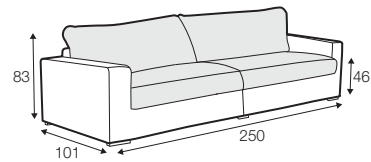

STD standard

LUX lux

CLS classic

FC fixed

modular system

footstool 90x70

2 seater

3 seater

4 seater divided

set 1 right / or left
2 seater left / or right
+ chaiselongue right / or left

set 2 right / or left
3 seater left / or right
+ chaiselongue wide right / or left

set 3 right / or left
2 seater left / or right + divan right / or left