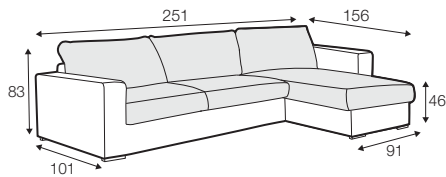

STD standard

LUX lux

CLS classic

FC fixed

modular system

footstool 90x70

2 seater

3 seater

4 seater divided

set 1 right / or left
2 seater left / or right
+ chaiselongue right / or left

set 2 right / or left
3 seater left / or right
+ chaiselongue wide right / or left

set 3 right / or left
2 seater left / or right + divan right / or left