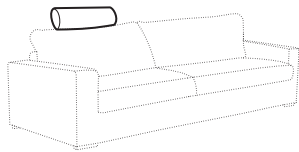

4 seater divided

set 1 right / or left
2 seater left / or right
+ chaiselongue right / or left

set 2 right / or left
3 seater left / or right
+ chaiselongue wide right / or left

set 3 right / or left
2 seater left / or right + divan right / or left

set 4 right / or left
3 seater left / or right + divan right / or left

set 5 right / or left
3 seater left / or right + corner 90°
+ 2 seater right / or left

modular system

elements of the modular system

2 seater left / or right

3 seater left / or right

element 125 left / or right

armchair without
armrests

chaiselongue right / or left

chaiselongue wide
right / or left

corner 90°

divan right / or left

extra dimensions

depth of seat

accessories

headrest L-62

headrest L-77

armrest protection

endpart left / or right

legs