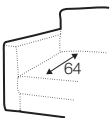

4 seater divided

set 1 right / or left
2 seater left / or right
+ chaiselongue right / or left

set 2 right / or left
3 seater left / or right
+ chaiselongue wide right / or left

set 3 right / or left
2 seater left / or right + divan right / or left

set 4 right / or left
3 seater left / or right + divan right / or left

set 5 right / or left
3 seater left / or right + corner 90°
+ 2 seater right / or left

modular system

elements of the modular system

2 seater left / or right

3 seater left / or right

element 125 left / or right

armchair without
armrests

chaiselongue right / or left

chaiselongue wide
right / or left

corner 90°

divan right / or left

extra dimensions

depth of seat

accessories

headrest L-62

headrest L-77

armrest protection

endpart left / or right

legs