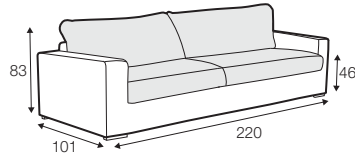

STD standard

LUX lux

CLS classic

FC fixed

modular system

footstool 90x70

2 seater

3 seater

4 seater divided

set 1 right / or left
2 seater left / or right
+ chaiselongue right / or left

set 2 right / or left
3 seater left / or right
+ chaiselongue wide right / or left

set 3 right / or left
2 seater left / or right + divan right / or left