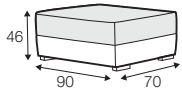

STD standard

LUX lux

CLS classic

FC fixed

modular system

footstool 90x70

2 seater

3 seater

4 seater divided

set 1 right / or left
2 seater left / or right
+ chaiselongue right / or left

set 2 right / or left
3 seater left / or right
+ chaiselongue wide right / or left

set 3 right / or left
2 seater left / or right + divan right / or left