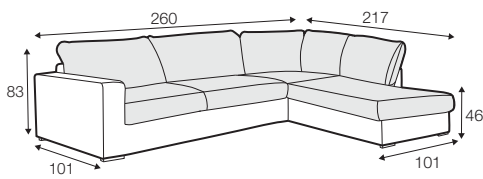

STD standard

LUX lux

CLS classic

FC fixed

modular system

footstool 90x70

2 seater

3 seater

4 seater divided

set 1 right / or left
2 seater left / or right
+ chaiselongue right / or left

set 2 right / or left
3 seater left / or right
+ chaiselongue wide right / or left

set 3 right / or left
2 seater left / or right + divan right / or left