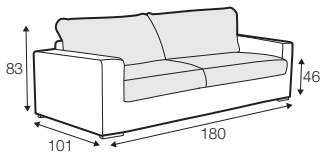

STD standard

LUX lux

CLS classic

FC fixed

modular system

footstool 90x70

2 seater

3 seater

4 seater divided

set 1 right / or left
2 seater left / or right
+ chaiselongue right / or left

set 2 right / or left
3 seater left / or right
+ chaiselongue wide right / or left

set 3 right / or left
2 seater left / or right + divan right / or left