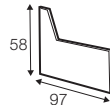

set 4 right / or left
3 seater left / or right + divan right / or left

set 5 right / or left
3 seater left / or right + corner 90°
+ 2 seater right / or left

modular system

elements of the modular system

2 seater left / or right

3 seater left / or right

element 125 left / or right

armchair without
armrests

chaiselongue right / or left

chaiselongue wide
right / or left

corner 90°

divan right / or left

extra dimensions

depth of seat

accessories

headrest L-62

headrest L-77

armrest protection

endpart left / or right

legs