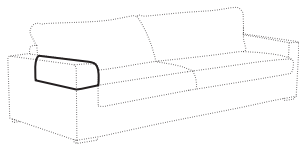

4 seater divided

set 1 right / or left
2 seater left / or right
+ chaiselongue right / or left

set 2 right / or left
3 seater left / or right
+ chaiselongue wide right / or left

set 3 right / or left
2 seater left / or right + divan right / or left

set 4 right / or left
3 seater left / or right + divan right / or left

set 5 right / or left
3 seater left / or right + corner 90°
+ 2 seater right / or left

modular system

elements of the modular system

2 seater left / or right

3 seater left / or right

element 125 left / or right

armchair without
armrests

chaiselongue right / or left

chaiselongue wide
right / or left

corner 90°

divan right / or left

extra dimensions

depth of seat

accessories

headrest L-62

headrest L-77

armrest protection

endpart left / or right

legs