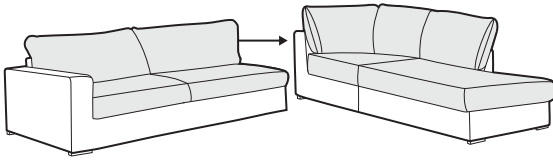

STD standard

LUX lux

CLS classic

FC fixed

modular system

footstool 90x70

2 seater

3 seater

4 seater divided

set 1 right / or left
2 seater left / or right
+ chaiselongue right / or left

set 2 right / or left
3 seater left / or right
+ chaiselongue wide right / or left

set 3 right / or left
2 seater left / or right + divan right / or left

set 4 right / or left
3 seater left / or right + divan right / or left

set 5 right / or left
3 seater left / or right + corner 90°
+ 2 seater right / or left

modular system

elements of the modular system

2 seater left / or right

3 seater left / or right

element 125 left / or right

armchair without
armrests

chaiselongue right / or left

chaiselongue wide
right / or left

corner 90°

divan right / or left