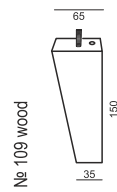

IMPULSE

Drawings show combinations with armrest I.
Combinations with armrest II are properly longer in width.

www.sits.eu
JANUARY 2016

SET 1 2 SEATER LEFT + CORNER 90° + 2 SEATER RIGHT

SET 2 RIGHT (or RIGHT) 2,5 SEATER LEFT (or RIGHT) + CORNER 90° + 2 SEATER RIGHT (or LEFT)

SET 3 2,5 SEATER LEFT + CORNER 90° + 2,5 SEATER RIGHT

SET 4 RIGHT (or LEFT) 2,5 SEATER LEFT (or RIGHT) + DIVAN RIGHT (or LEFT)

SET 5 RIGHT (or LEFT) 2 SEATER LEFT (or RIGHT) + DIVAN RIGHT (or LEFT)

UPHOLSTERY

FABRIC: FC - fix cover or LC - loose cover and LEATHER: FC - fix cover

FEET

ALL LEGS CAN BE FIXED TO BOTH ARMRESTS:

under armrest

under frame

SITS reserves the right to change construction of products and components used due to improving durability of product and customer satisfaction without any further notice. Explicit ± 2 cm tolerance of all elements sizes.

STANDARD COMFORT

LUX COMFORT

PREMIUM COMFORT