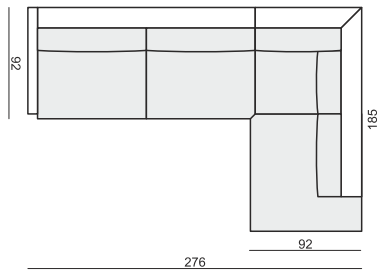

SITS
— comfortable life

IMPULSE

Drawings show combinations with armrest I.
Combinations with armrest II are properly longer in width.

www.sits.eu
JANUARY 2016

ARMCHAIR

2 SEATER

2,5 SEATER

3 SEATER

FOOTSTOOL

HEADREST with ROLL

CUSHION

ARMRESTS

ARMREST I
88 x 8 x 49 cm

ARMREST II
88 x 15 x 49 cm

cocktail
& design

IMPULSE

IMPULSE

Drawings show combinations with armrest I.
Combinations with armrest II are properly longer in width.

www.sits.eu
JANUARY 2016

SET 1 2 SEATER LEFT + CORNER 90° + 2 SEATER RIGHT

SET 2 RIGHT (or RIGHT) 2,5 SEATER LEFT (or RIGHT) + CORNER 90° + 2 SEATER RIGHT (or LEFT)

SET 3 2,5 SEATER LEFT + CORNER 90° + 2,5 SEATER RIGHT

SET 4 RIGHT (or LEFT) 2,5 SEATER LEFT (or RIGHT) + DIVAN RIGHT (or LEFT)

SET 5 RIGHT (or LEFT) 2 SEATER LEFT (or RIGHT) + DIVAN RIGHT (or LEFT)

UPHOLSTERY