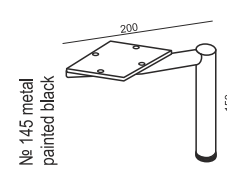

IMPULSE

Drawings show combinations with armrest I.
Combinations with armrest II are properly longer in width.

www.sits.eu
JANUARY 2016

SET 1 2 SEATER LEFT + CORNER 90° + 2 SEATER RIGHT

SET 2 RIGHT (or RIGHT) 2,5 SEATER LEFT (or RIGHT) + CORNER 90° + 2 SEATER RIGHT (or LEFT)

SET 3 2,5 SEATER LEFT + CORNER 90° + 2,5 SEATER RIGHT

SET 4 RIGHT (or LEFT) 2,5 SEATER LEFT (or RIGHT) + DIVAN RIGHT (or LEFT)

SET 5 RIGHT (or LEFT) 2 SEATER LEFT (or RIGHT) + DIVAN RIGHT (or LEFT)

UPHOLSTERY

FABRIC: FC - fix cover or LC - loose cover and LEATHER: FC - fix cover

FEET

ALL LEGS CAN BE FIXED TO BOTH ARMRESTS:

under armrest

under frame

SITS reserves the right to change construction of products and components used due to improving durability of product and customer satisfaction without any further notice. Explicit ± 2 cm tolerance of all elements sizes.