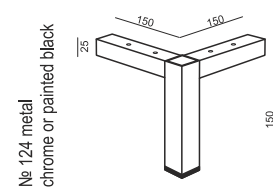

IMPULSE

Drawings show combinations with armrest I.
Combinations with armrest II are properly longer in width.

www.sits.eu
JANUARY 2016

SET 1 2 SEATER LEFT + CORNER 90° + 2 SEATER RIGHT

SET 2 RIGHT (or RIGHT) 2,5 SEATER LEFT (or RIGHT) + CORNER 90° + 2 SEATER RIGHT (or LEFT)

SET 3 2,5 SEATER LEFT + CORNER 90° + 2,5 SEATER RIGHT

SET 4 RIGHT (or LEFT) 2,5 SEATER LEFT (or RIGHT) + DIVAN RIGHT (or LEFT)

SET 5 RIGHT (or LEFT) 2 SEATER LEFT (or RIGHT) + DIVAN RIGHT (or LEFT)

UPHOLSTERY

FABRIC: FC - fix cover or LC - loose cover and LEATHER: FC - fix cover

FEET

ALL LEGS CAN BE FIXED TO BOTH ARMRESTS:

under armrest

under frame

SITS reserves the right to change construction of products and components used due to improving durability of product and customer satisfaction without any further notice. Explicit ± 2 cm tolerance of all elements sizes.