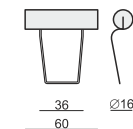

SITS
— comfortable life

IMPULSE

Drawings show combinations with armrest I.
Combinations with armrest II are properly longer in width.

www.sits.eu
JANUARY 2016

ARMCHAIR

2 SEATER

2,5 SEATER

3 SEATER

FOOTSTOOL

HEADREST with ROLL

CUSHION

ARMRESTS

ARMREST I
88 x 8 x 49 cm

ARMREST II
88 x 15 x 49 cm

cocktail
& design

IMPULSE

IMPULSE

Drawings show combinations with armrest I.
Combinations with armrest II are properly longer in width.

www.sits.eu
JANUARY 2016

SET 1 2 SEATER LEFT + CORNER 90° + 2 SEATER RIGHT

SET 2 RIGHT (or RIGHT) 2,5 SEATER LEFT (or RIGHT) + CORNER 90° + 2 SEATER RIGHT (or LEFT)

SET 3 2,5 SEATER LEFT + CORNER 90° + 2,5 SEATER RIGHT

SET 4 RIGHT (or LEFT) 2,5 SEATER LEFT (or RIGHT) + DIVAN RIGHT (or LEFT)

SET 5 RIGHT (or LEFT) 2 SEATER LEFT (or RIGHT) + DIVAN RIGHT (or LEFT)

UPHOLSTERY