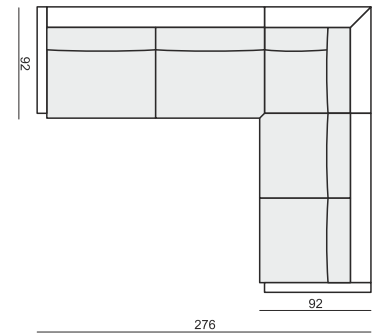

SITS
— comfortable life

IMPULSE

Drawings show combinations with armrest I.
Combinations with armrest II are properly longer in width.

www.sits.eu
JANUARY 2016

ARMCHAIR

2 SEATER

2,5 SEATER

3 SEATER

FOOTSTOOL

HEADREST with ROLL

CUSHION

ARMRESTS

ARMREST I
88 x 8 x 49 cm

ARMREST II
88 x 15 x 49 cm

cocktail
& design

IMPULSE

IMPULSE

Drawings show combinations with armrest I.
Combinations with armrest II are properly longer in width.

www.sits.eu
JANUARY 2016

SET 1 2 SEATER LEFT + CORNER 90° + 2 SEATER RIGHT

SET 2 RIGHT (or RIGHT) 2,5 SEATER LEFT (or RIGHT) + CORNER 90° + 2 SEATER RIGHT (or LEFT)

SET 3 2,5 SEATER LEFT + CORNER 90° + 2,5 SEATER RIGHT

SET 4 RIGHT (or LEFT) 2,5 SEATER LEFT (or RIGHT) + DIVAN RIGHT (or LEFT)

SET 5 RIGHT (or LEFT) 2 SEATER LEFT (or RIGHT) + DIVAN RIGHT (or LEFT)

UPHOLSTERY