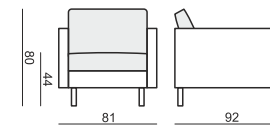

SITS
— comfortable life

IMPULSE

Drawings show combinations with armrest I.
Combinations with armrest II are properly longer in width.

www.sits.eu
JANUARY 2016

ARMCHAIR

2 SEATER

2,5 SEATER

3 SEATER

FOOTSTOOL

HEADREST with ROLL

CUSHION

ARMRESTS

ARMREST I
88 x 8 x 49 cm

ARMREST II
88 x 15 x 49 cm

cocktail
& design

IMPULSE

IMPULSE

Drawings show combinations with armrest I.
Combinations with armrest II are properly longer in width.

www.sits.eu
JANUARY 2016

SET 1 2 SEATER LEFT + CORNER 90° + 2 SEATER RIGHT

SET 2 RIGHT (or RIGHT) 2,5 SEATER LEFT (or RIGHT) + CORNER 90° + 2 SEATER RIGHT (or LEFT)

SET 3 2,5 SEATER LEFT + CORNER 90° + 2,5 SEATER RIGHT

SET 4 RIGHT (or LEFT) 2,5 SEATER LEFT (or RIGHT) + DIVAN RIGHT (or LEFT)

SET 5 RIGHT (or LEFT) 2 SEATER LEFT (or RIGHT) + DIVAN RIGHT (or LEFT)

UPHOLSTERY