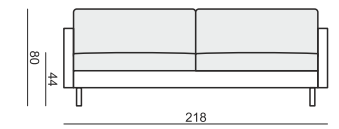

SITS
— comfortable life

IMPULSE

Drawings show combinations with armrest I.
Combinations with armrest II are properly longer in width.

www.sits.eu
JANUARY 2016

ARMCHAIR

2 SEATER

2,5 SEATER

3 SEATER

FOOTSTOOL

HEADREST with ROLL

CUSHION

ARMRESTS

ARMREST I
88 x 8 x 49 cm

ARMREST II
88 x 15 x 49 cm

cocktail
& design

IMPULSE

IMPULSE

Drawings show combinations with armrest I.
Combinations with armrest II are properly longer in width.

www.sits.eu
JANUARY 2016

SET 1 2 SEATER LEFT + CORNER 90° + 2 SEATER RIGHT

SET 2 RIGHT (or RIGHT) 2,5 SEATER LEFT (or RIGHT) + CORNER 90° + 2 SEATER RIGHT (or LEFT)

SET 3 2,5 SEATER LEFT + CORNER 90° + 2,5 SEATER RIGHT

SET 4 RIGHT (or LEFT) 2,5 SEATER LEFT (or RIGHT) + DIVAN RIGHT (or LEFT)

SET 5 RIGHT (or LEFT) 2 SEATER LEFT (or RIGHT) + DIVAN RIGHT (or LEFT)

UPHOLSTERY