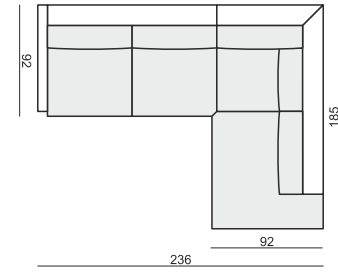

SITS
— comfortable life

IMPULSE

Drawings show combinations with armrest I.
Combinations with armrest II are properly longer in width.

www.sits.eu
JANUARY 2016

ARMCHAIR

2 SEATER

2,5 SEATER

3 SEATER

FOOTSTOOL

HEADREST with ROLL

CUSHION

ARMRESTS

ARMREST I
88 x 8 x 49 cm

ARMREST II
88 x 15 x 49 cm

cocktail
& design

IMPULSE

IMPULSE

Drawings show combinations with armrest I.
Combinations with armrest II are properly longer in width.

www.sits.eu
JANUARY 2016

SET 1 2 SEATER LEFT + CORNER 90° + 2 SEATER RIGHT

SET 2 RIGHT (or RIGHT) 2,5 SEATER LEFT (or RIGHT) + CORNER 90° + 2 SEATER RIGHT (or LEFT)

SET 3 2,5 SEATER LEFT + CORNER 90° + 2,5 SEATER RIGHT

SET 4 RIGHT (or LEFT) 2,5 SEATER LEFT (or RIGHT) + DIVAN RIGHT (or LEFT)

SET 5 RIGHT (or LEFT) 2 SEATER LEFT (or RIGHT) + DIVAN RIGHT (or LEFT)

UPHOLSTERY