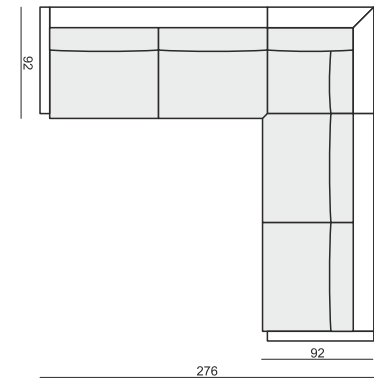

SITS
— comfortable life

IMPULSE

Drawings show combinations with armrest I.
Combinations with armrest II are properly longer in width.

www.sits.eu
JANUARY 2016

ARMCHAIR

2 SEATER

2,5 SEATER

3 SEATER

FOOTSTOOL

HEADREST with ROLL

CUSHION

ARMRESTS

ARMREST I
88 x 8 x 49 cm

ARMREST II
88 x 15 x 49 cm

cocktail
& design

IMPULSE

IMPULSE

Drawings show combinations with armrest I.
Combinations with armrest II are properly longer in width.

www.sits.eu
JANUARY 2016

SET 1 2 SEATER LEFT + CORNER 90° + 2 SEATER RIGHT

SET 2 RIGHT (or RIGHT) 2,5 SEATER LEFT (or RIGHT) + CORNER 90° + 2 SEATER RIGHT (or LEFT)

SET 3 2,5 SEATER LEFT + CORNER 90° + 2,5 SEATER RIGHT

SET 4 RIGHT (or LEFT) 2,5 SEATER LEFT (or RIGHT) + DIVAN RIGHT (or LEFT)

SET 5 RIGHT (or LEFT) 2 SEATER LEFT (or RIGHT) + DIVAN RIGHT (or LEFT)

UPHOLSTERY