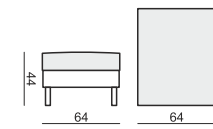

SITS
— comfortable life

IMPULSE

Drawings show combinations with armrest I.
Combinations with armrest II are properly longer in width.

www.sits.eu
JANUARY 2016

ARMCHAIR

2 SEATER

2,5 SEATER

3 SEATER

FOOTSTOOL

HEADREST with ROLL

CUSHION

ARMRESTS

ARMREST I
88 x 8 x 49 cm

ARMREST II
88 x 15 x 49 cm

cocktail
& design

IMPULSE

IMPULSE

Drawings show combinations with armrest I.
Combinations with armrest II are properly longer in width.

www.sits.eu
JANUARY 2016

SET 1 2 SEATER LEFT + CORNER 90° + 2 SEATER RIGHT

SET 2 RIGHT (or RIGHT) 2,5 SEATER LEFT (or RIGHT) + CORNER 90° + 2 SEATER RIGHT (or LEFT)

SET 3 2,5 SEATER LEFT + CORNER 90° + 2,5 SEATER RIGHT

SET 4 RIGHT (or LEFT) 2,5 SEATER LEFT (or RIGHT) + DIVAN RIGHT (or LEFT)

SET 5 RIGHT (or LEFT) 2 SEATER LEFT (or RIGHT) + DIVAN RIGHT (or LEFT)

UPHOLSTERY