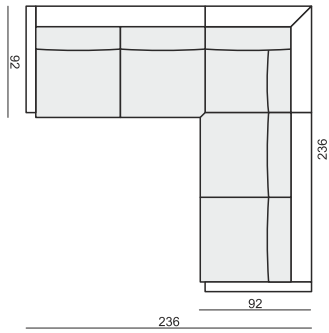

SITS
— comfortable life

IMPULSE

Drawings show combinations with armrest I.
Combinations with armrest II are properly longer in width.

www.sits.eu
JANUARY 2016

ARMCHAIR

2 SEATER

2,5 SEATER

3 SEATER

FOOTSTOOL

HEADREST with ROLL

CUSHION

ARMRESTS

ARMREST I
88 x 8 x 49 cm

ARMREST II
88 x 15 x 49 cm

cocktail
& design

IMPULSE

IMPULSE

Drawings show combinations with armrest I.
Combinations with armrest II are properly longer in width.

www.sits.eu
JANUARY 2016

SET 1 2 SEATER LEFT + CORNER 90° + 2 SEATER RIGHT

SET 2 RIGHT (or RIGHT) 2,5 SEATER LEFT (or RIGHT) + CORNER 90° + 2 SEATER RIGHT (or LEFT)

SET 3 2,5 SEATER LEFT + CORNER 90° + 2,5 SEATER RIGHT

SET 4 RIGHT (or LEFT) 2,5 SEATER LEFT (or RIGHT) + DIVAN RIGHT (or LEFT)

SET 5 RIGHT (or LEFT) 2 SEATER LEFT (or RIGHT) + DIVAN RIGHT (or LEFT)

UPHOLSTERY