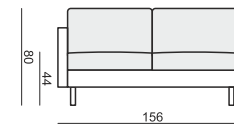

SITS
— comfortable life

IMPULSE

Drawings show combinations with armrest I.
Combinations with armrest II are properly longer in width.

www.sits.eu
JANUARY 2016

ARMCHAIR

2 SEATER

2,5 SEATER

3 SEATER

FOOTSTOOL

HEADREST with ROLL

CUSHION

ARMRESTS

ARMREST I
88 x 8 x 49 cm

ARMREST II
88 x 15 x 49 cm

cocktail
& design

IMPULSE

IMPULSE

Drawings show combinations with armrest I.
Combinations with armrest II are properly longer in width.

www.sits.eu
JANUARY 2016

SET 1 2 SEATER LEFT + CORNER 90° + 2 SEATER RIGHT

SET 2 RIGHT (or RIGHT) 2,5 SEATER LEFT (or RIGHT) + CORNER 90° + 2 SEATER RIGHT (or LEFT)

SET 3 2,5 SEATER LEFT + CORNER 90° + 2,5 SEATER RIGHT

SET 4 RIGHT (or LEFT) 2,5 SEATER LEFT (or RIGHT) + DIVAN RIGHT (or LEFT)

SET 5 RIGHT (or LEFT) 2 SEATER LEFT (or RIGHT) + DIVAN RIGHT (or LEFT)

UPHOLSTERY