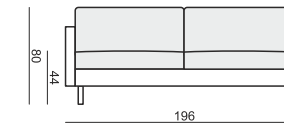

SITS
— comfortable life

IMPULSE

Drawings show combinations with armrest I.
Combinations with armrest II are properly longer in width.

www.sits.eu
JANUARY 2016

ARMCHAIR

2 SEATER

2,5 SEATER

3 SEATER

FOOTSTOOL

HEADREST with ROLL

CUSHION

ARMRESTS

ARMREST I
88 x 8 x 49 cm

ARMREST II
88 x 15 x 49 cm

cocktail
& design

IMPULSE

IMPULSE

Drawings show combinations with armrest I.
Combinations with armrest II are properly longer in width.

www.sits.eu
JANUARY 2016

SET 1 2 SEATER LEFT + CORNER 90° + 2 SEATER RIGHT

SET 2 RIGHT (or RIGHT) 2,5 SEATER LEFT (or RIGHT) + CORNER 90° + 2 SEATER RIGHT (or LEFT)