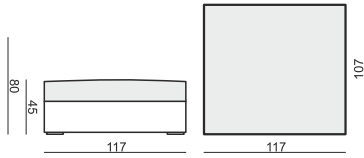

www.sits.eu
JULY 2012

3 SEATER XL (two parts)

4 SEATER XL (two parts)

FOOTSTOOL

UPHOLSTERY

FABRIC: LC - loose cover

FEET