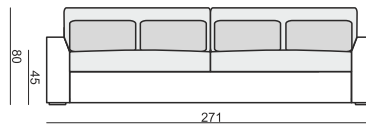

SITS
— *comfortable life*

tea
& book

NEW YORK

NEW YORK

SITS reserves the right to change construction of products and components used due to improving durability of product and customer satisfaction without any further notice. Explicit ± 2 cm tolerance of all elements sizes.

www.sits.eu
JULY 2012

3 SEATER XL (two parts)

4 SEATER XL (two parts)

FOOTSTOOL

UPHOLSTERY

FABRIC: LC - loose cover

FEET