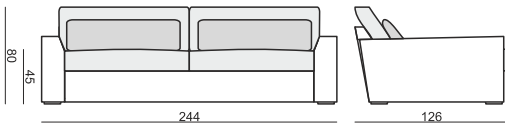

SITS
— *comfortable life*

tea
& book

NEW YORK

NEW YORK

SITS reserves the right to change construction of products and components used due to improving durability of product and customer satisfaction without any further notice. Explicit ± 2 cm tolerance of all elements sizes.

www.sits.eu
JULY 2012

3 SEATER XL (two parts)

4 SEATER XL (two parts)

FOOTSTOOL

UPHOLSTERY

FABRIC: LC - loose cover

FEET