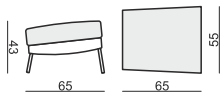

SITS
— *comfortable life*

cocktail
& design

ALEX

ARMCHAIR

2,5 SEATER

FOOTSTOOL

FOOTSTOOL ROUND

HEADREST