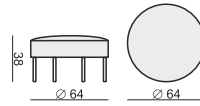

SITS
— *comfortable life*

cocktail
& design

ALEX

ARMCHAIR

2,5 SEATER

FOOTSTOOL

FOOTSTOOL ROUND

HEADREST