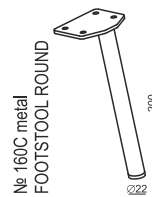

FEET

black or grey painted metal or chrom or brushed