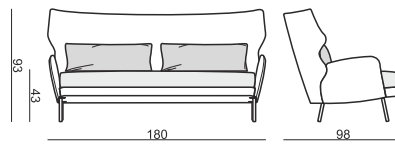

SITS
— *comfortable life*

cocktail
& design

ALEX

ARMCHAIR

2,5 SEATER

FOOTSTOOL

FOOTSTOOL ROUND

HEADREST