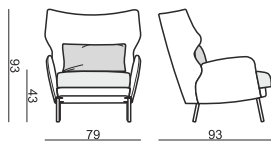

SITS
— *comfortable life*

cocktail
& design

ALEX

ARMCHAIR

2,5 SEATER

FOOTSTOOL

FOOTSTOOL ROUND

HEADREST