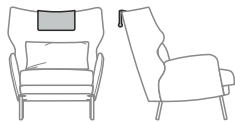

SITS
— *comfortable life*

cocktail
& design

ALEX

ARMCHAIR

2,5 SEATER

FOOTSTOOL

FOOTSTOOL ROUND

HEADREST

UPHOLSTERY

FABRIC or LEATHER: FC - fix cover

FEET

black or grey painted metal or chrom or brushed

STANDARD COMFORT