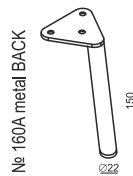

SITS
— *comfortable life*

cocktail
& design

ALEX

ARMCHAIR

2,5 SEATER

FOOTSTOOL

FOOTSTOOL ROUND

HEADREST

UPHOLSTERY

FABRIC or LEATHER: FC - fix cover

FEET

black or grey painted metal or chrom or brushed

STANDARD COMFORT