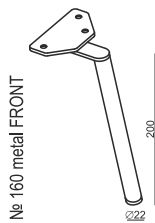

SITS
— *comfortable life*

cocktail
& design

ALEX

ARMCHAIR

2,5 SEATER

FOOTSTOOL

FOOTSTOOL ROUND

HEADREST

UPHOLSTERY

FABRIC or LEATHER: FC - fix cover

FEET

black or grey painted metal or chrom or brushed

STANDARD COMFORT