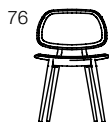

SKALA 1:50

51