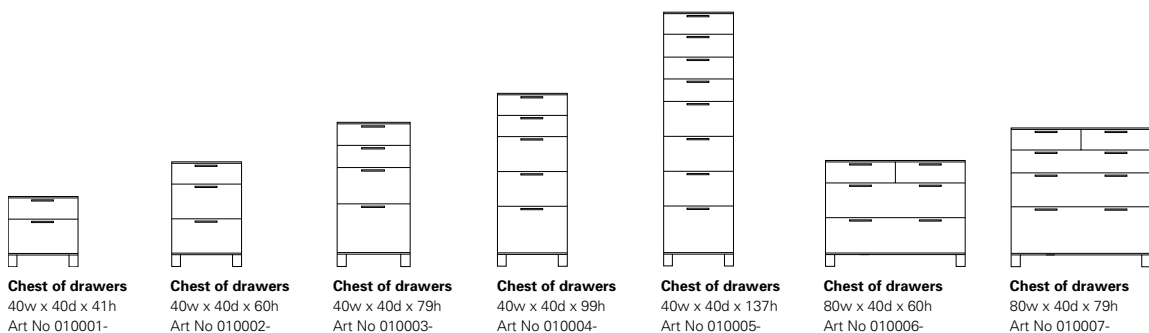

Collection

Note! All models available with base (= 5cm lower). Pure white models available with top in oiled oak, oiled cherry, wenge stained or walnut. Handles and legs also available in white.

Sideboard
180w x 50d x 50h
Art No 010045-
Sanded or clear
glass doors.