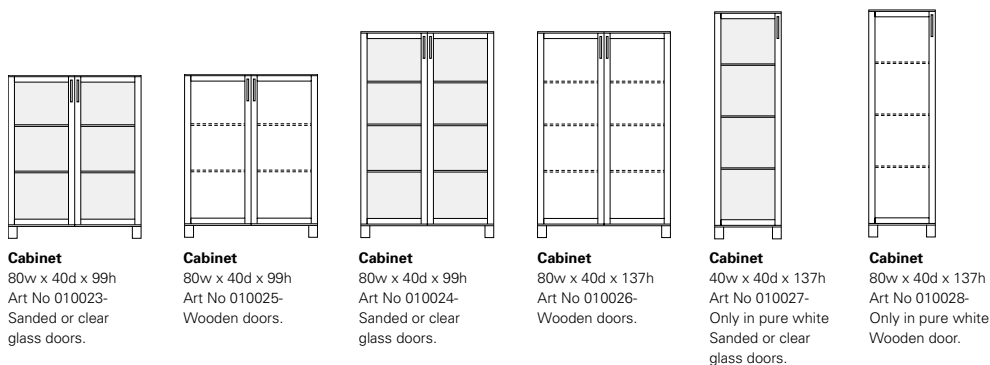

Azzaro

Design by Voice

voice®

Collection

Azzaro

One of our most popular ranges, with pieces and possibilities that creates endless variations. Several pieces are suitable for use as TV units. Azzaro is available in oiled oak and pure white. In oiled oak standard legs in oak and handles in aluminum lacquer, in pure white standard legs and handles in aluminum lacquer. Base, white legs and handles available at choice.

Collection

Note! All models available with base (= 5cm lower). Pure white models available with top in oiled oak, oiled cherry, wenge stained or walnut. Handles and legs also available in white.

Sideboard
180w x 50d x 50h
Art No 010045-
Sanded or clear
glass doors.

Sideboard
180w x 50d x 50h
Art No 010046-
Wooden doors.

Sideboard
180w x 50d x 50h
Art No 010047-

Sideboard
180w x 50d x 50h
Art No 010147-
Flip front
sanded glass.

Sideboard
180w x 40d x 79h
Art No 010018-
Only in pure white.
Sanded or clear
glass doors or
wooden doors.

Sideboard
240w x 50d x 50h
Art No 010049-
Sanded or clear
glass doors.

Sideboard
240w x 50d x 50h
Art No 010149-
Flip front
sanded glass.

LACQUER

Our lacquered furniture are made of mdf- or chip board. This means that the surface will never be 100% even.