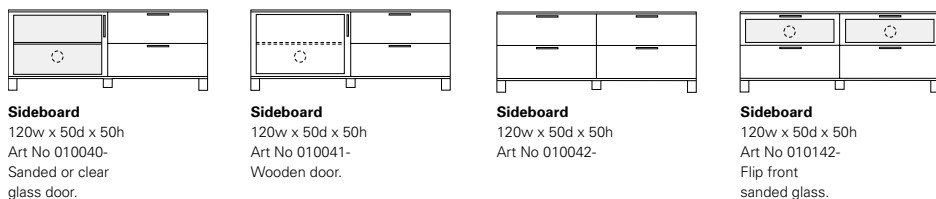

Azzaro

Design by Voice

voice®

Collection

Azzaro

One of our most popular ranges, with pieces and possibilities that creates endless variations. Several pieces are suitable for use as TV units. Azzaro is available in oiled oak and pure white. In oiled oak standard legs in oak and handles in aluminum lacquer, in pure white standard legs and handles in aluminum lacquer. Base, white legs and handles available at choice.

Collection

Note! All models available with base (= 5cm lower). Pure white models available with top in oiled oak, oiled cherry, wenge stained or walnut. Handles and legs also available in white.

Sideboard
180w x 50d x 50h
Art No 010045-
Sanded or clear
glass doors.

Sideboard
180w x 50d x 50h
Art No 010046-
Wooden doors.

Sideboard
180w x 50d x 50h
Art No 010047-

Sideboard
180w x 50d x 50h
Art No 010147-
Flip front
sanded glass.

Sideboard
180w x 40d x 79h
Art No 010018-
Only in pure white.
Sanded or clear
glass doors or
wooden doors.