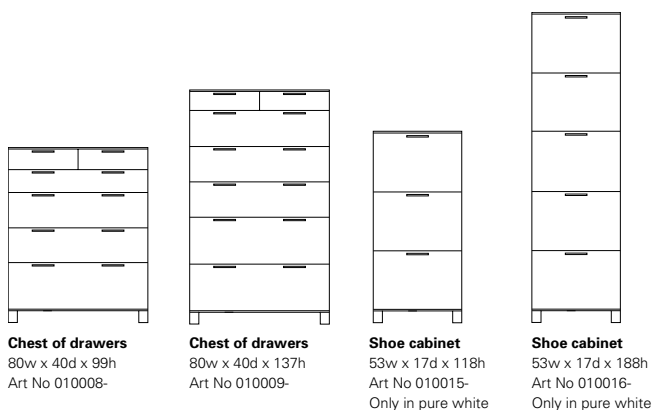

Azzaro

Design by Voice

voice®

Collection

Azzaro

One of our most popular ranges, with pieces and possibilities that creates endless variations. Several pieces are suitable for use as TV units. Azzaro is available in oiled oak and pure white. In oiled oak standard legs in oak and handles in aluminum lacquer, in pure white standard legs and handles in aluminum lacquer. Base, white legs and handles available at choice.

Collection

Note! All models available with base (= 5cm lower). Pure white models available with top in oiled oak, oiled cherry, wenge stained or walnut. Handles and legs also available in white.

Sideboard
180w x 50d x 50h
Art No 010045-
Sanded or clear
glass doors.