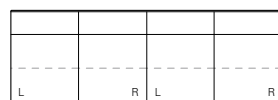

Sideboard
240w x 50d x 84h
Art No 060070-

Sideboard
240w x 50d x 84h
Art No 060024-

Hole for cables

Glass shelf

Collection on floor

Semi assembled

Arctic 40 – This part of the Arctic collection has a depth of 40 cm which makes it suitable for smaller spaces.